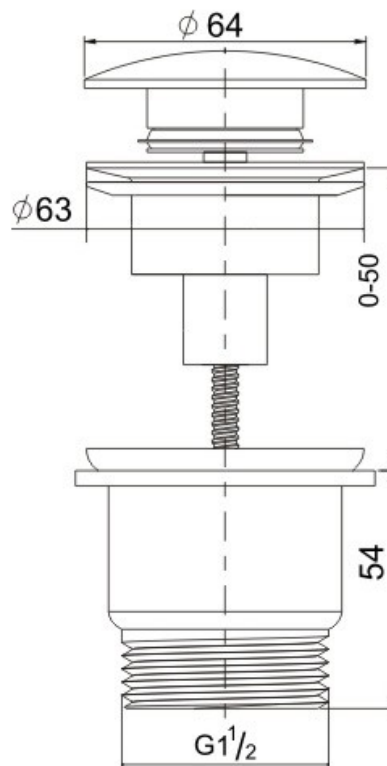

**OSBORNE
32x40mm TWO PART
UNIVERSAL PUSH POP WASTE
MATT BALCK
(K326-DMB)**

Suitable for:
Overflow or no overflow basins
Gro Osborne 40mm Bottle Trap

WMK25985

Proudly imported and distributed by
Gro Agencies Pty Ltd
Unit 2 / 37 Howe St, Osborne Park, WA, 6017
P 08 9446 3288 E info@groagencies.com.au W www.groagencies.com.au